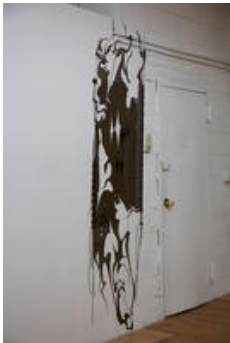

## EXHIBITION CHECKLIST

*Ubu Noir*, March 06, 2016 - April 10, 2016

**Valerie Keane**

*Ubu Noir I*, 2016

acrylic, stainless steel, rubber, hardware, steel cable

73 x 15 x 2.5 inches (185.42 x 38.10 x 6.35 cm)

Dimensions variable

**Valerie Keane**

*Glass Alibi*, 2016

acrylic security mirror, stainless steel, rubber, hardware, steel cable

65 x 12 x 2 inches (165.10 x 30.48 x 5.08 cm)

**Valerie Keane**

*Ubu Noir II*, 2016

acrylic, stainless steel, rubber, hardware, steel cable

53 x 11 x 2 inches (134.62 x 27.94 x 5.08 cm)